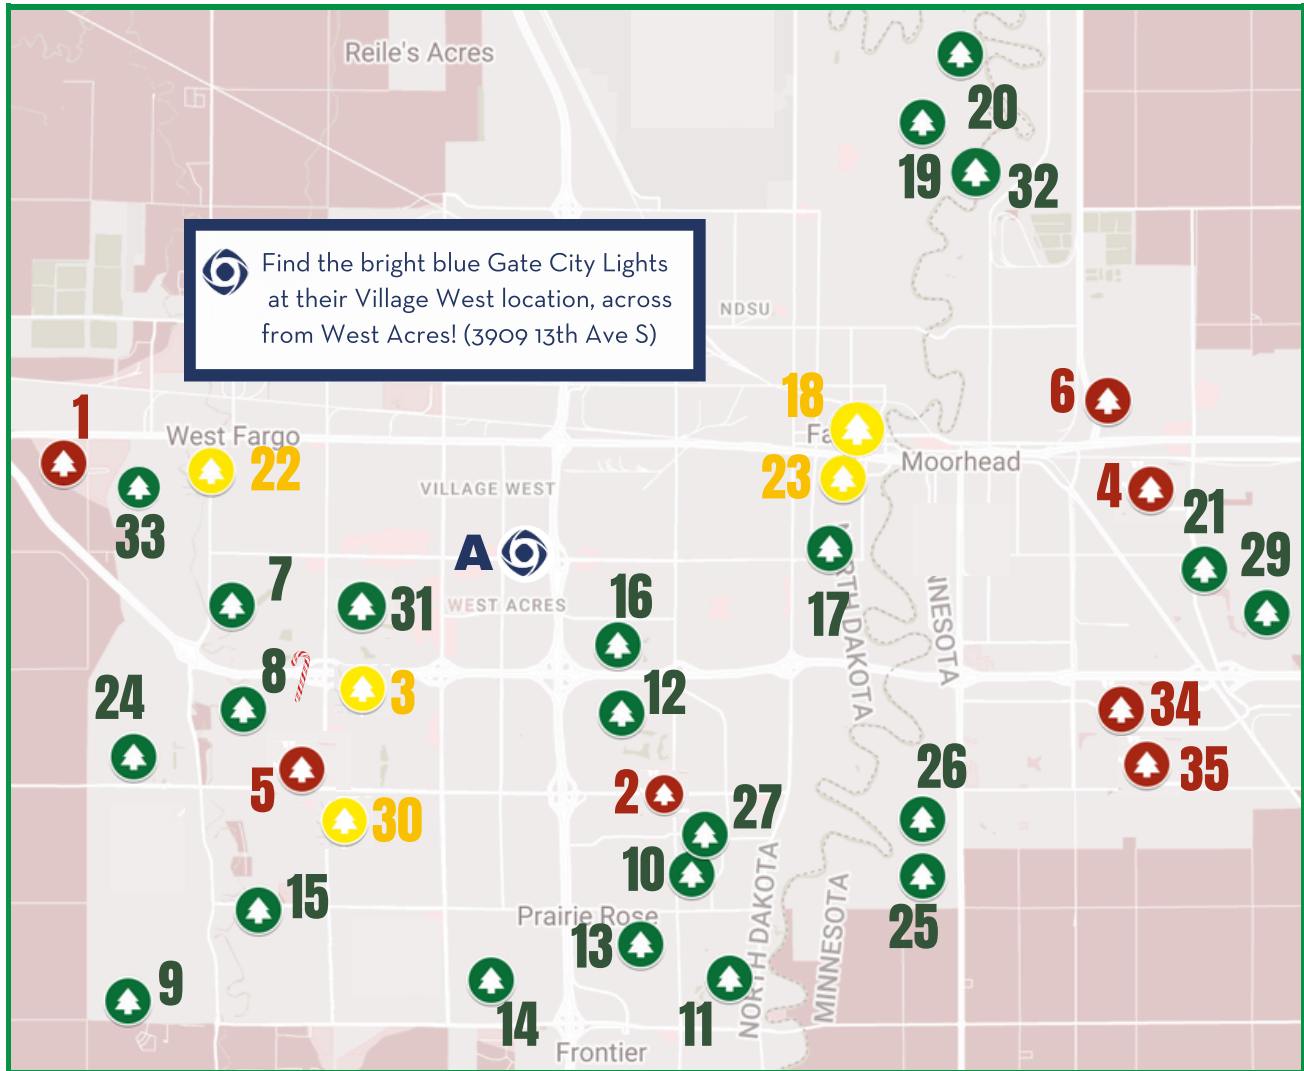

## Light Shows 🌲

- 1) Holiday Lights at the Fairgrounds (1805 Main Ave W)
- 2) 2402 33rd Ave S (South Fargo)
- 5) 3034 6th St E (West Fargo)
- 4) 412 Clearview Court (Moorhead)
- 6) 1 King Street (Moorhead)
- 34) 2874 26th St Cir S (Moorhead)
- 35) 3042 33rd Ave S (Moorhead)

## Big Trees 🌲

- 18) Broadway Square, Downtown Fargo
- 22) POW/MIA Plaza, Downtown West Fargo
- 23) Island Park, Downtown Fargo
- 3) Sanford Medical Center (5225 23rd Ave S)
- 30) Thomsen Homes Building (3280 Veteran's Blvd)

## Neighborhoods 🌲

- 7) Charleswood (West Fargo)
- 8) River's Bend (West Fargo)
- 9) The Wilds (West Fargo)
- 10) Southpointe (S. Fargo)
- 11) Rose Creek (S. Fargo)
- 12) Bluemont Lakes (S. Fargo)
- 13) Timberline (S. Fargo)
- 14) Woodhaven (S. Fargo)
- 15) Osgood (S. Fargo)
- 16) Prairiewood (S. Fargo)
- 17) 8th St South (N. Fargo)
- 18) Downtown Fargo
- 19) Across from Longfellow
- 20) Edgewood (N. Fargo)
- 21) Horizon Shores (Moorhead)
- 24) Eaglewood (West Fargo)
- 25) Hampton Neighborhood (Moorhead)
- 26) Allyson Parkway (Mhd)
- 27) Candy Cane Lane (21st St between 33rd & 37th Ave)
- 29) 24th Ave S & 42nd St S (Moorhead)
- 31) 1614 16th St E. & Neighborhood (West Fargo)
- 32) Lilac Lane (N Fargo)
- 33) 520 1st St (West Fargo)

See how many 🌲 you can find!