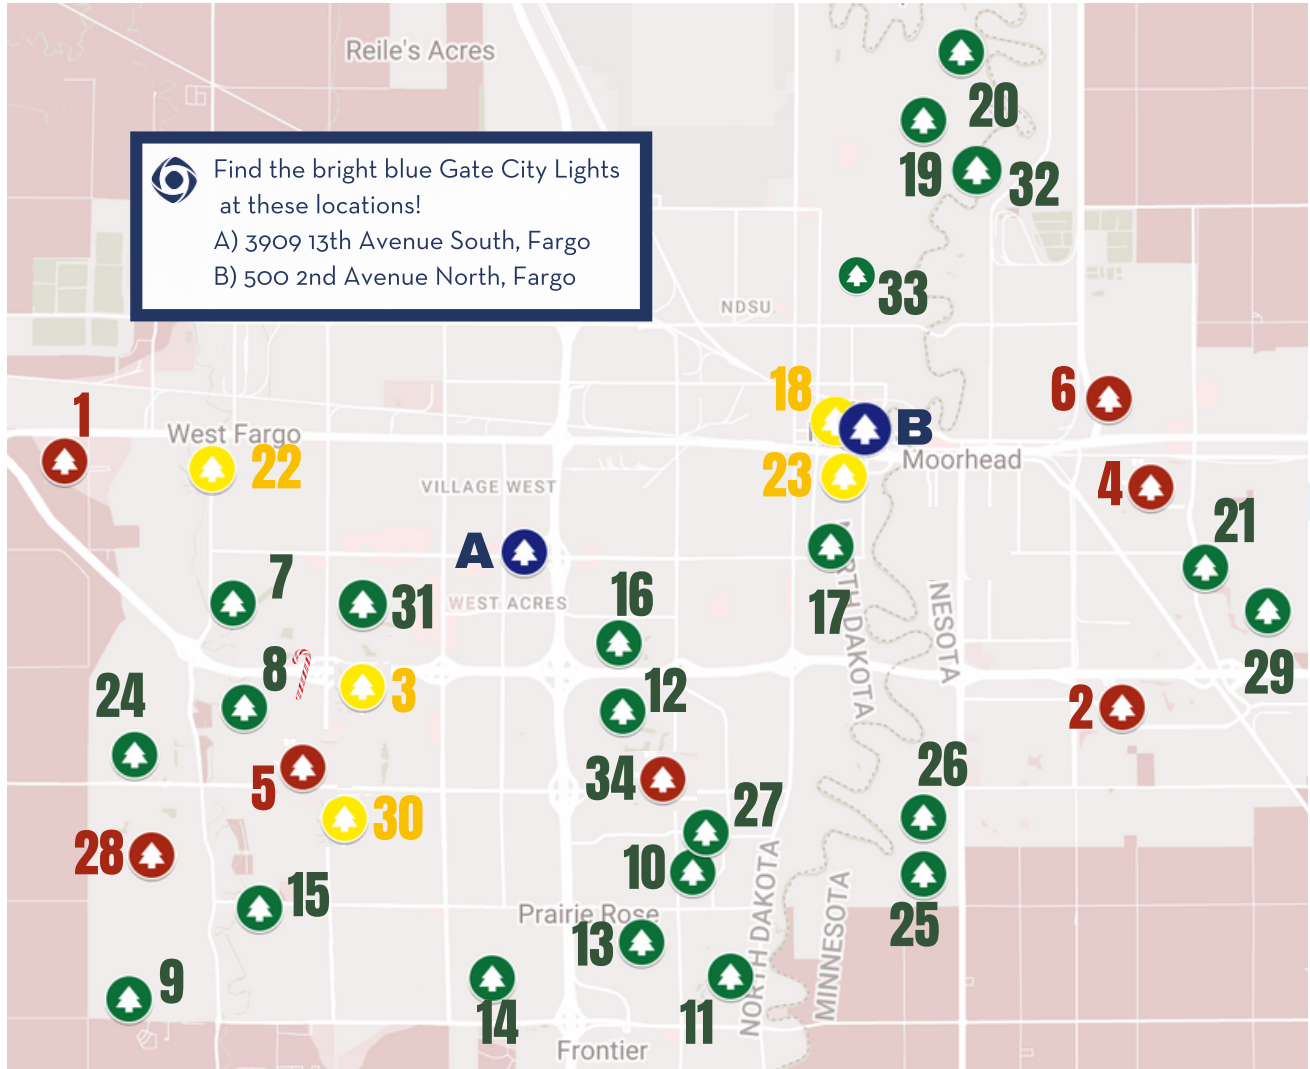

## Light Shows 🌲

- 1) Holiday Lights at the Fairgrounds (1805 Main Ave W)
- 2) 2874 26th St Circle S (Moorhead)
- 5) 3034 6th St E (West Fargo)
- 4) 412 Clearview Court (Moorhead)
- 6) 1 King Street (Moorhead)
- 34) 2402 33rd Ave S (S Fargo)
- 28) 1068 Parkway Lane (West Fargo)

## Big Trees 🌳

- 18) Broadway Square, Downtown Fargo
- 22) POW/MIA Plaza, Downtown West Fargo
- 23) Island Park, Downtown Fargo
- 3) Sanford Medical Center (5225 23rd Ave S)
- 30) Thomsen Homes Building (3280 Veteran's Blvd)

## Neighborhoods 🌲

- 7) Charleswood (West Fargo)
- 8) River's Bend (West Fargo)
- 9) The Wilds (West Fargo)
- 10) Southpointe (S. Fargo)
- 11) Rose Creek (S. Fargo)
- 12) Bluemont Lakes (S. Fargo)
- 13) Timberline (S. Fargo)
- 14) Woodhaven (S. Fargo)
- 15) Osgood (S. Fargo)
- 16) Prairiewood (S. Fargo)
- 17) 8th St South (N. Fargo)
- 18) Downtown Fargo
- 19) Across from Longfellow
- 20) Edgewood (N. Fargo)
- 21) Horizon Shores (Moorhead)
- 24) Eaglewood (West Fargo)
- 25) Hampton Neighborhood (Moorhead)
- 26) Allyson Parkway (Mhd)
- 27) Candy Cane Lane (21st St between 33rd & 37th Ave)
- 29) 24th Ave S & 42nd St S (Moorhead)
- 31) 1614 16th St E. & Neighborhood (West Fargo)
- 32) Lilac Lane (N Fargo)
- 33) 5th St & 14th Ave (N Fargo)

See how many 🍷 you can find!